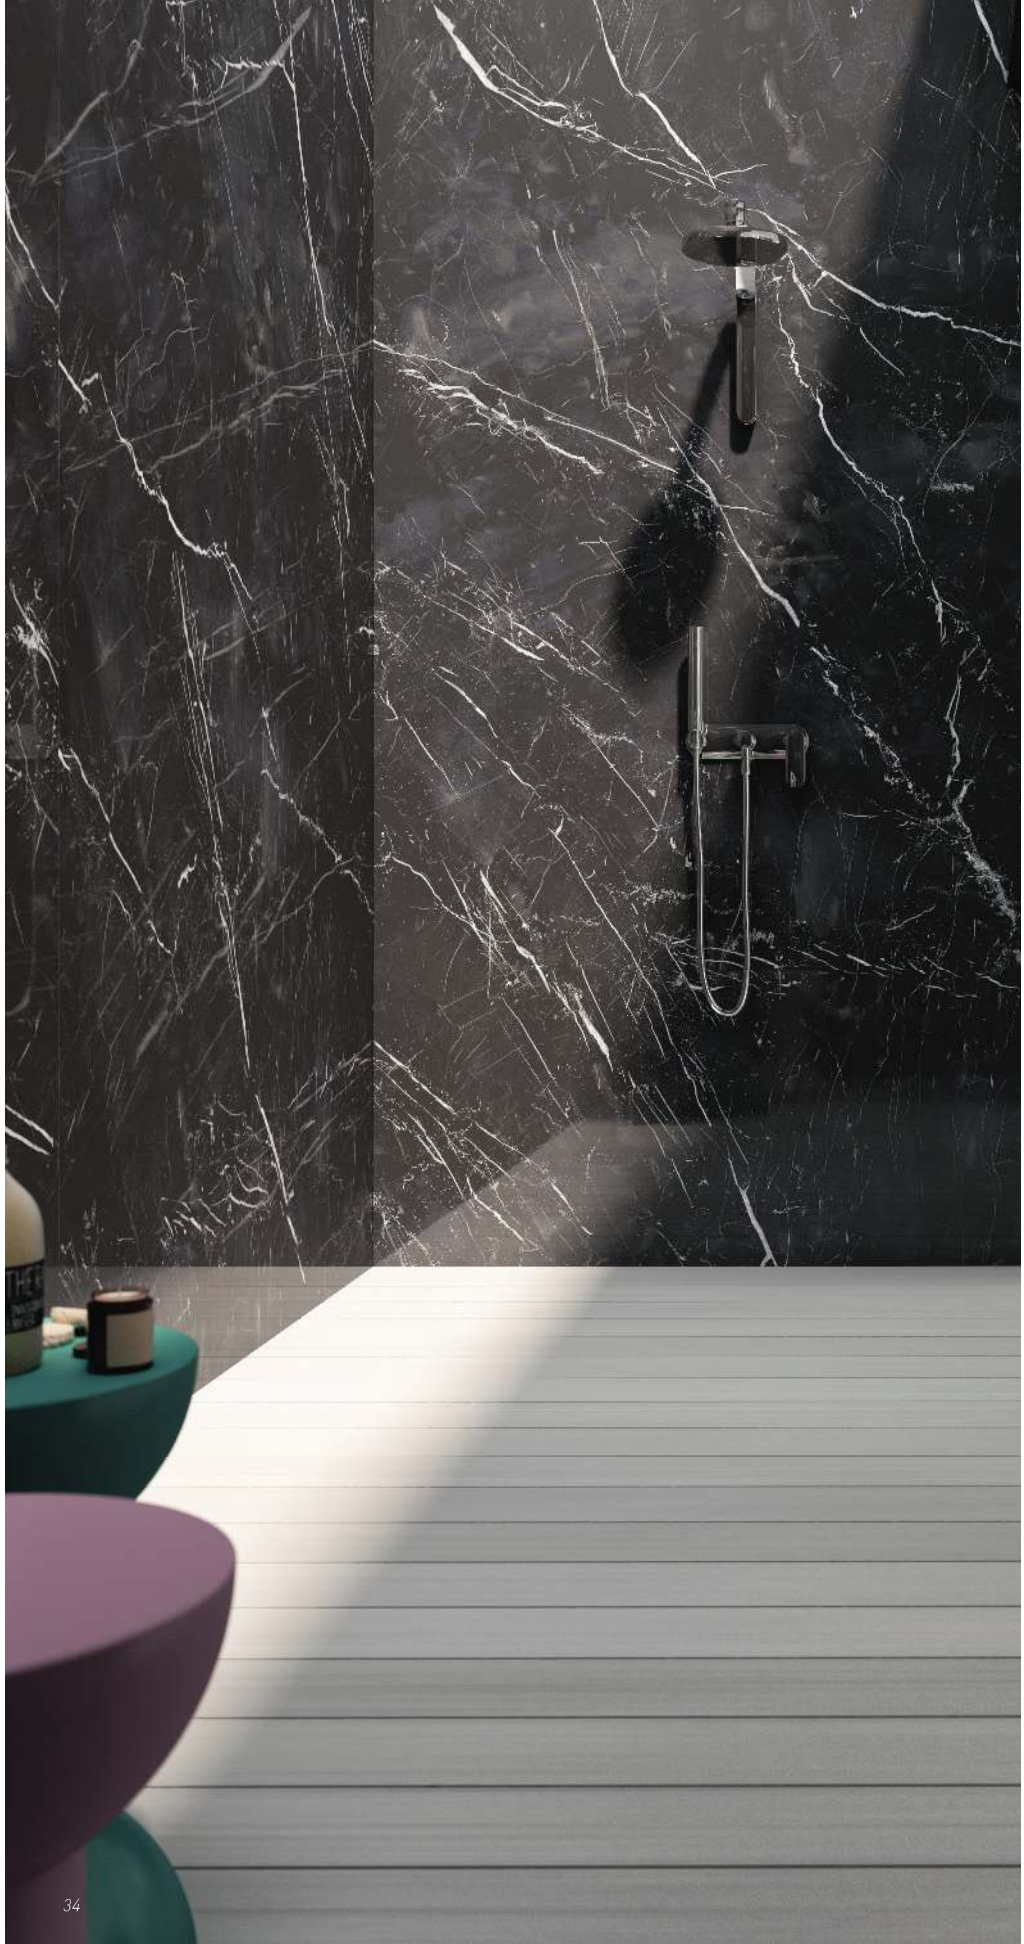

NATURALE | BDX | 12 MM

LEVIGATO | 6.5 MM

**VANILLA SKY
ONYX**

LEVIGATO | 6.5 MM

DIMENSIONS

160 × 320 cm
63 × 126''
6.5 mm | 12 mm

TECHNICAL SPECIFICATIONS

Spécifications techniques